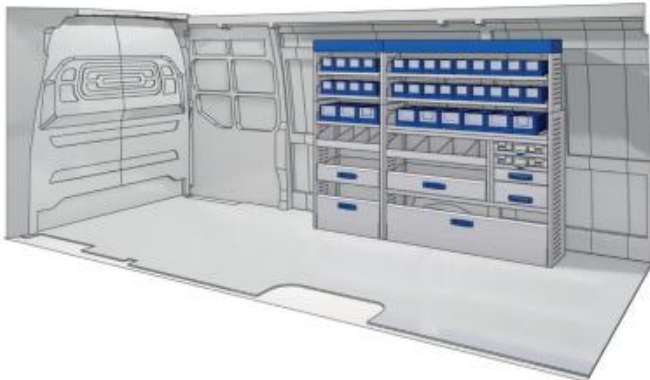

CRAFTER

57-1-147-00

Bronze Line

(wheel base: 4490mm MAXI)

L 2535mm D 1750mm D 360mm B 120kg

RIGHT SIDE

57-1-152-00

Silver Line