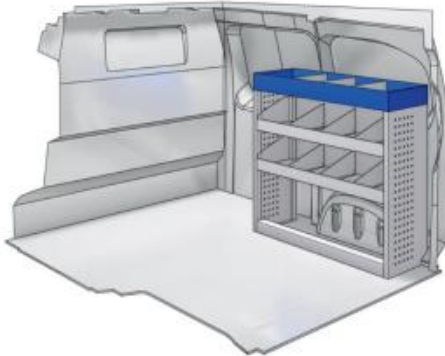

CADDY

57-1-101-00

L 1014mm **D** 980mm **D** 360mm **B** 21kg

Bronze Line