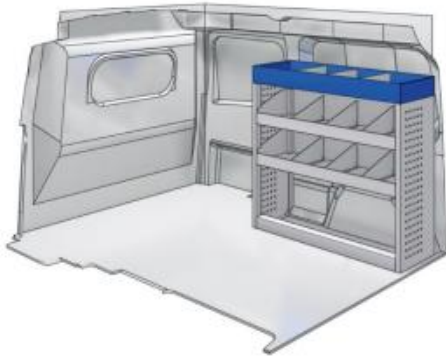

L 1014mm **D** 980mm **D** 360mm **B** 21kg

Bronze Line

(wheel base: 2970mm)

RIGHT SIDE

57-1-103-00

L 1014mm **D** 980mm **D** 360mm **B** 35kg

Silver Line

(wheel base: 2970mm)