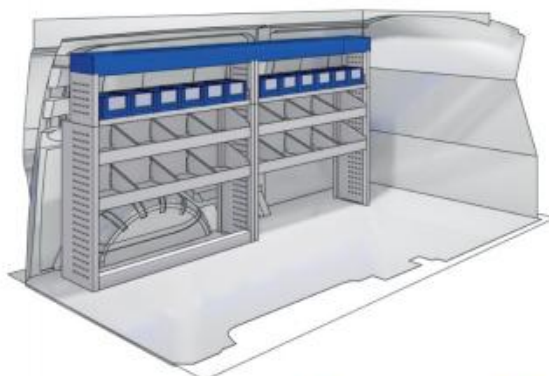

2028mm 1260mm 360mm 53kg

Silver Line

57-1-122-00