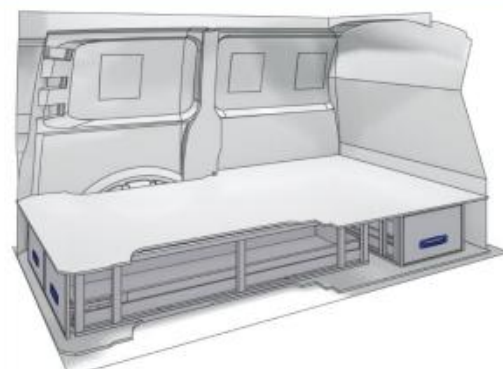

L 2106mm H 310mm D 1526mm W 98kg