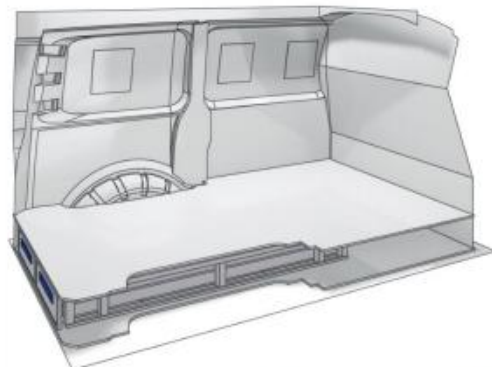

(wheel base: 3000mm)

L 1526mm H 176mm D 1218mm W 52kg

Silver Line

57-1-127-00

(wheel base: 3000mm)

L 2106mm H 176mm D 1526mm W 76kg

Gold Line

57-1-128-00