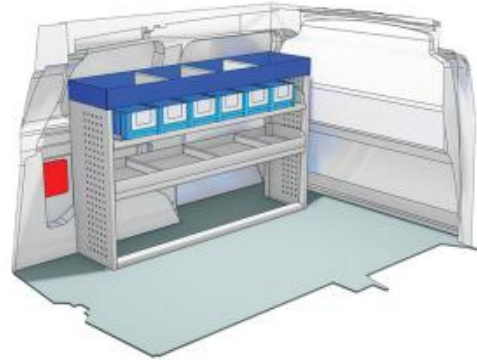

 1732mm  310mm  1266mm  120kg

ID BUZZ

VAN CARE

LEFT SIDE

Bronze Line

57-1-100-00

(wheel base: 2989mm)

 1267mm  980mm  360mm  40kg