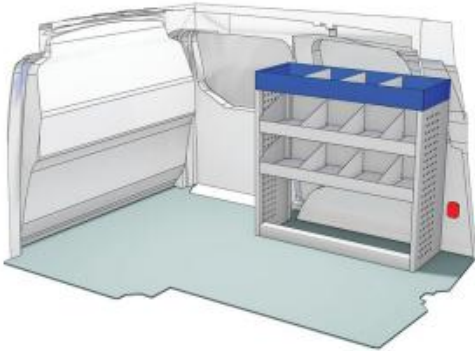

L 1014mm **D** 980mm **D** 360mm **B** 21kg