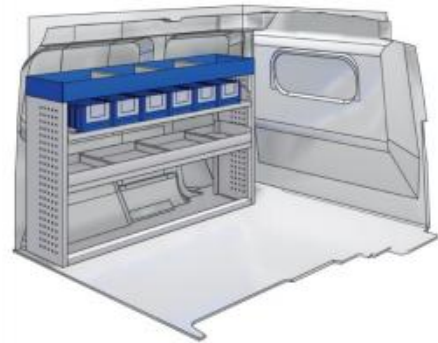

1521mm 980mm 360mm 45kg

Silver Line

57-1-107-00