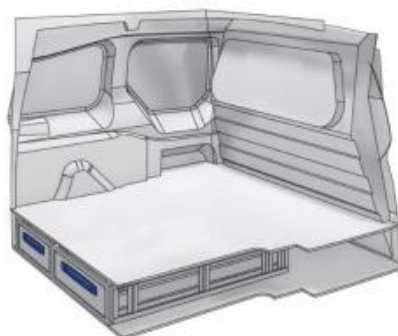

1026mm 176mm 1075mm 41kg

Silver Line

57-1-109-00