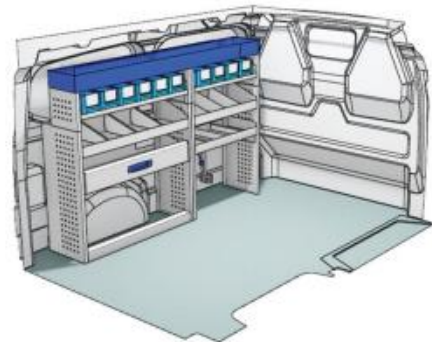

57-1-117-00

(wheel base: 3100mm)

 1774mm  1225mm  360mm  63kg

Gold Line

57-1-119-00

(wheel base: 3100mm)

 1774mm  1260mm  360mm  74kg

VAN CARE