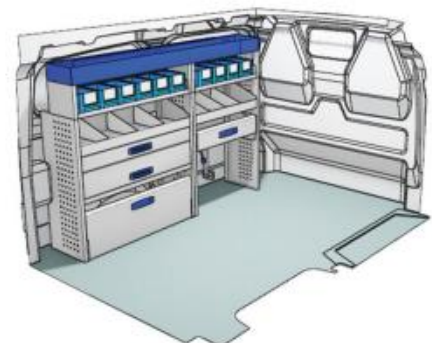

57-1-117-00

(wheel base: 3100mm)

 1774mm  1225mm  360mm  63kg

Gold Line

57-1-119-00

(wheel base: 3100mm)

 1774mm  1260mm  360mm  74kg

VAN CARE