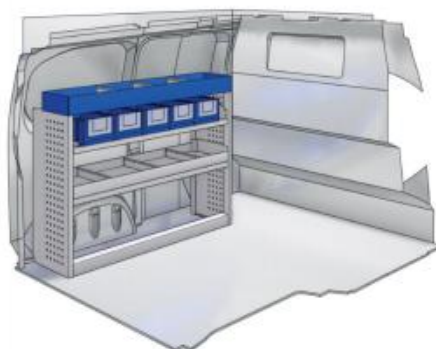

CADDY

VAN CARE

LEFT SIDE

Bronze Line

57-1-100-00