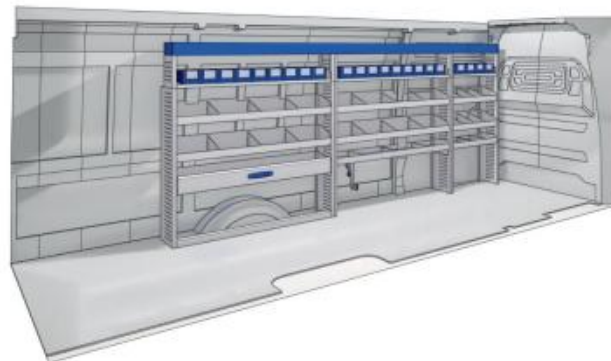

3802mm 1750mm 360mm 120kg