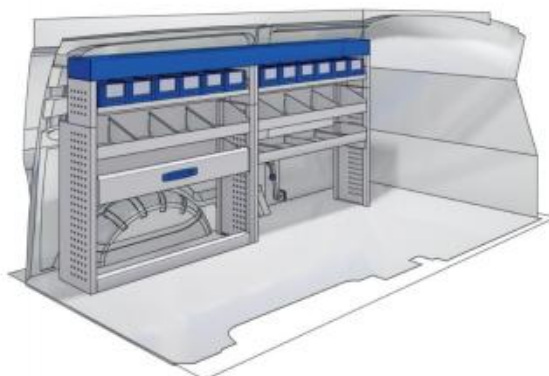

Bronze Line

57-1-120-00

(wheel base: 3400mm)

 2028mm  1260mm  360mm  53kg

Silver Line

57-1-122-00

(wheel base: 3400mm)

 2028mm  1225mm  360mm  65kg