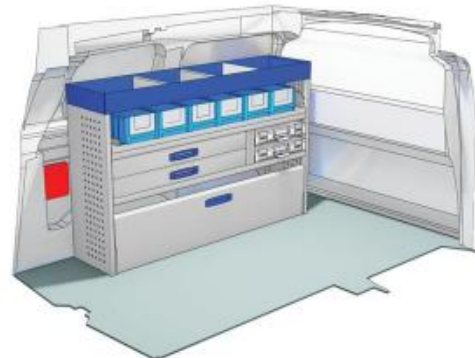

Silver Line

57-1-102-00

(wheel base: 2989mm)

 1267mm  980mm  360mm  37kg

Gold Line

57-1-104-00

(wheel base: 2989mm)

 1267mm  980mm  360mm  60kg