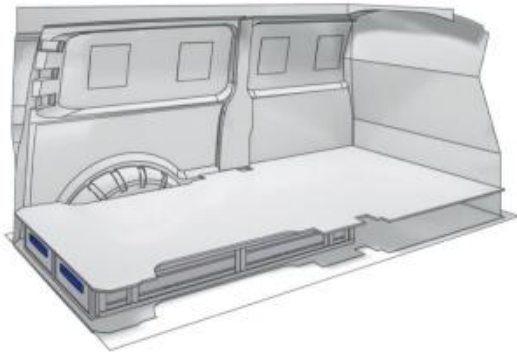

(wheel base: 3000mm)

L 2106mm H 310mm D 1526mm W 98kg

VAN CARE

TRANSPORTER

57-1-154-00

Bronze Line

(wheel base: 3400mm)

 1526mm  176mm  1218mm  52kg