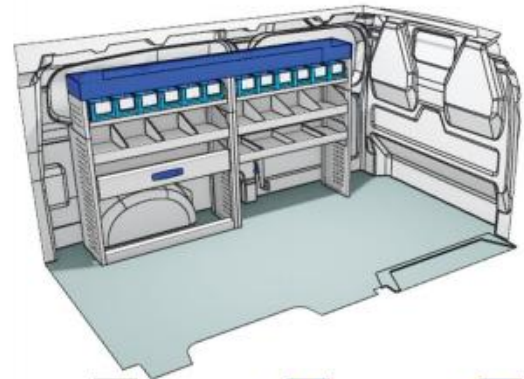

LEFT SIDE

Bronze Line

57-1-120-00

(wheel base: 3500mm)

 2028mm  1260mm  360mm  53kg

Silver Line

57-1-122-00

(wheel base: 3500mm)