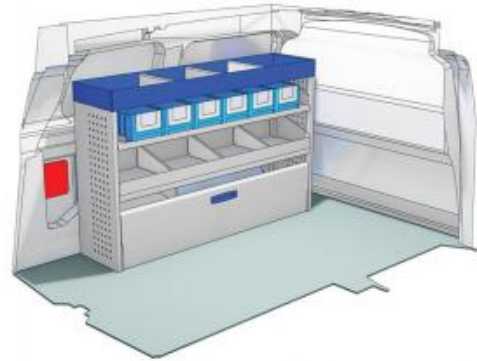

1267mm 980mm 360mm 37kg

Gold Line

57-1-104-00