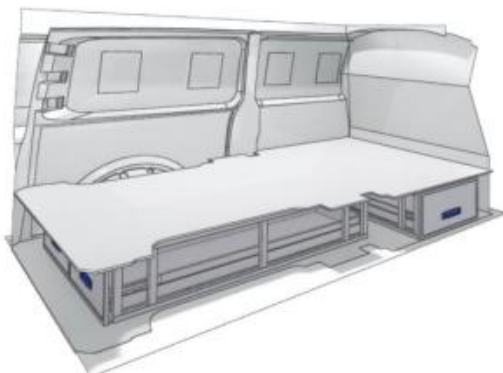

57-1-130-00

Silver Line

(wheel base: 3400mm)

 2135mm  176mm  1526mm  78kg

57-1-131-00

Gold Line

(wheel base: 3400mm)

 2135mm  310mm  1526mm  99kg