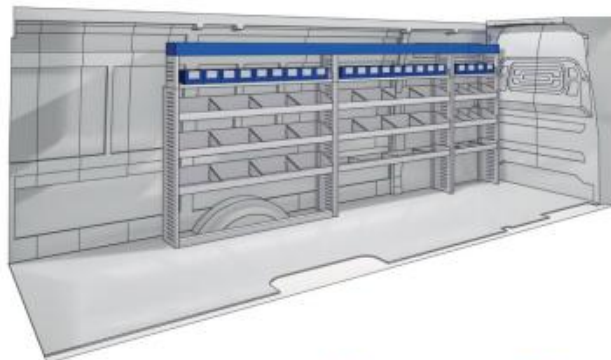

3802mm 1750mm 360mm 110kg