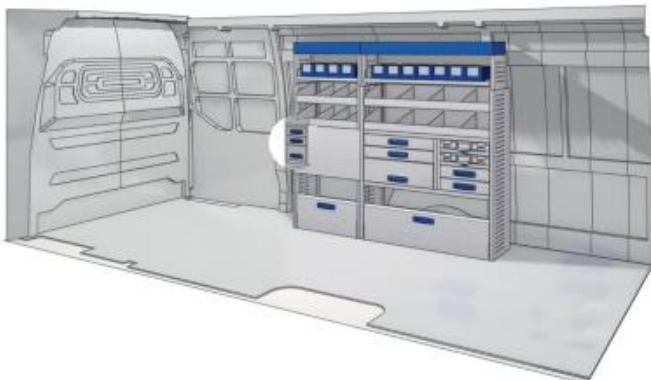

(wheel base: 4490mm MAXI)

L 2025mm D 1750mm D 360mm B 143kg