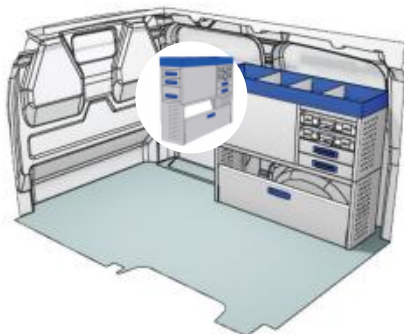

(wheel base: 3100mm)

57-1-105-00

1267mm 1085mm 360mm 63kg

Gold Line