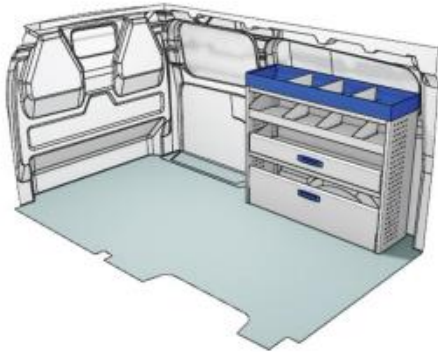

VAN CARE

TRANSPORTER T7

57-1-121-00

Bronze Line

RIGHT SIDE

1267mm 1085mm 360mm 48kg

(wheel base: 3500mm)

57-1-123-00

Silver Line