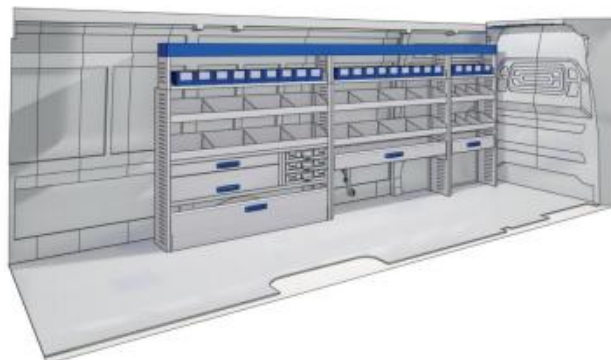

57-1-145-00

(wheel base: 4490mm MAXI)

 3802mm  1750mm  360mm  120kg

Gold Line

57-1-146-00

(wheel base: 4490mm MAXI)

 3802mm  1750mm  360mm  160kg

VAN CARE