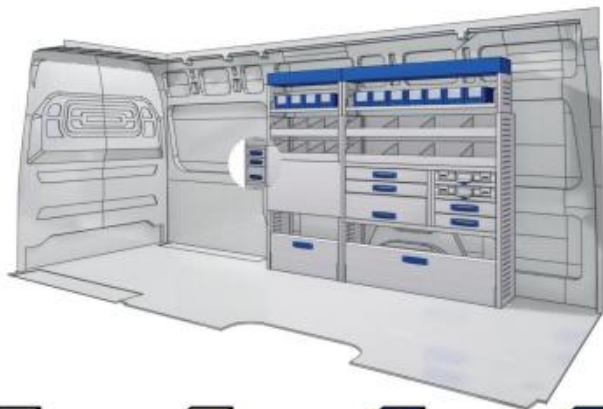

57-1-152-00

Silver Line

L 2281mm **D** 1750mm **D** 360mm **B** 128kg

(wheel base: 4490mm)

57-1-153-00

Gold Line

L 2025mm **D** 1750mm **D** 360mm **B** 143kg

(wheel base: 4490mm)