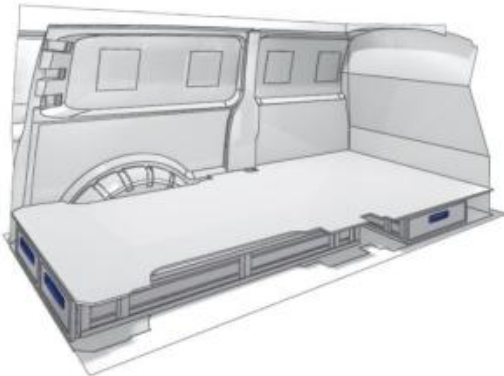

(wheel base: 3400mm)

2135mm 176mm 1526mm 78kg

57-1-131-00

Gold Line