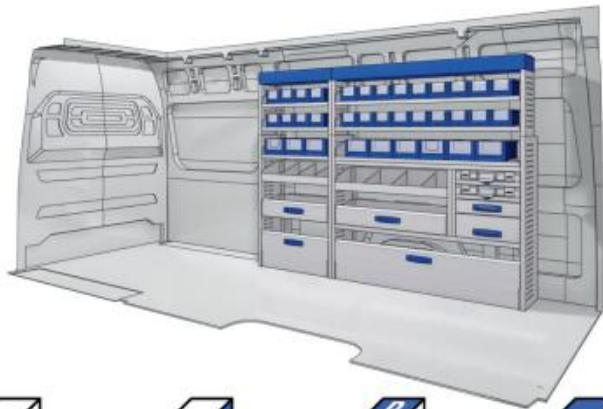

L 2281mm **D** 1750mm **D** 360mm **B** 128kg