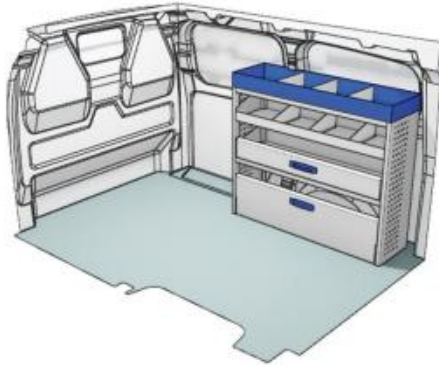

VAN CARE

TRANSPORTER T7

57-1-121-00

1267mm 1085mm 360mm 48kg

Bronze Line