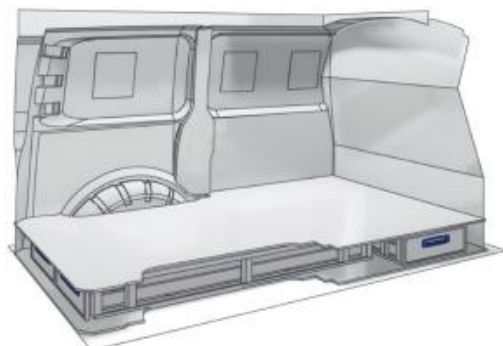

(wheel base: 3000mm)

L 1526mm H 176mm D 1218mm W 52kg

Silver Line

57-1-127-00

(wheel base: 3000mm)

L 2106mm H 176mm D 1526mm W 76kg

Gold Line

57-1-128-00