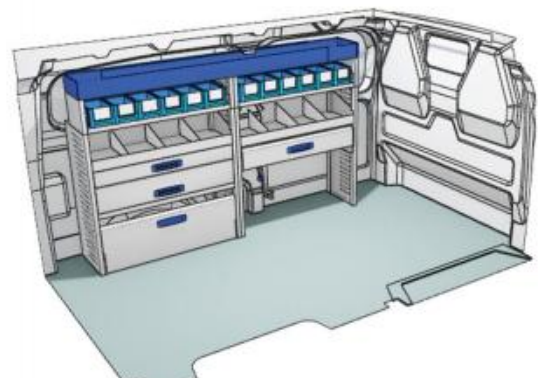

2028mm 1260mm 360mm 78kg