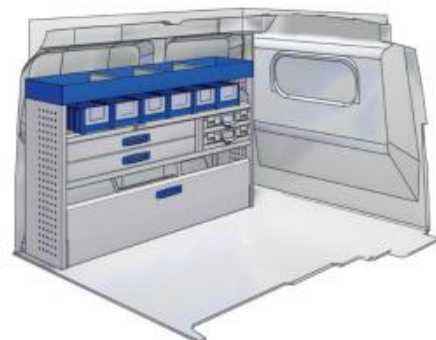

1521mm 980mm 360mm 68kg