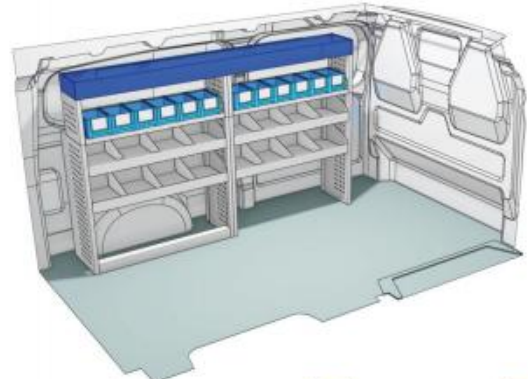

2028mm 1260mm 360mm 53kg

Silver Line

57-1-122-00