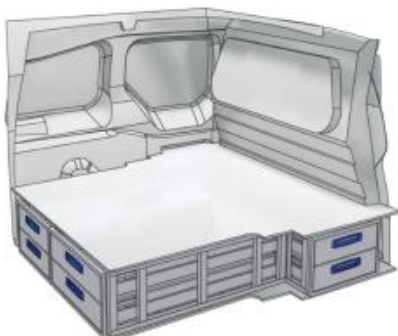

1527mm 310mm 1270mm 111kg