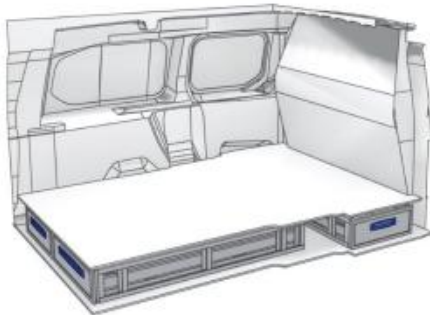

 1266mm  176mm  1075mm  44kg

57-1-148-00

Silver Line

(wheel base: 2970mm)

 1732mm  176mm  1266mm  65kg

57-1-113-00

Gold Line

(wheel base: 2970mm)