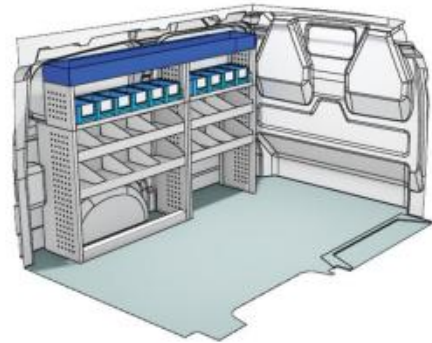

TRANSPORTER T7

VAN CARE

LEFT SIDE

Bronze Line

57-1-115-00

(wheel base: 3100mm)

 1774mm  1260mm  360mm  50kg

Silver Line