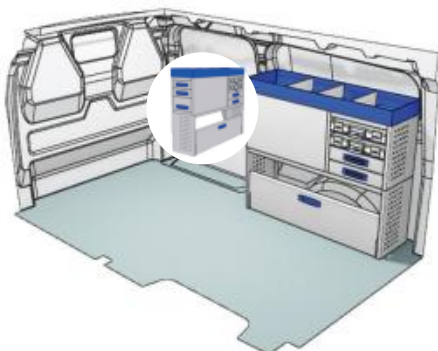

1267mm 1085mm 360mm 63kg

(wheel base: 3500mm)