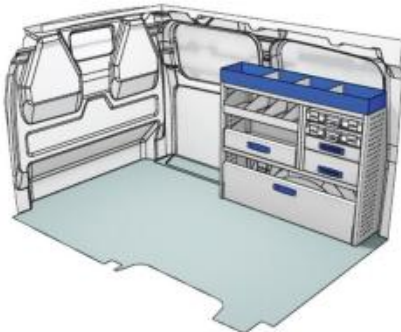

TRANSPORTER T7

57-1-121-00

 1267mm  1085mm  360mm  48kg

Bronze Line

(wheel base: 3100mm)

RIGHT SIDE

57-1-123-00

 1267mm  1085mm  360mm  66kg