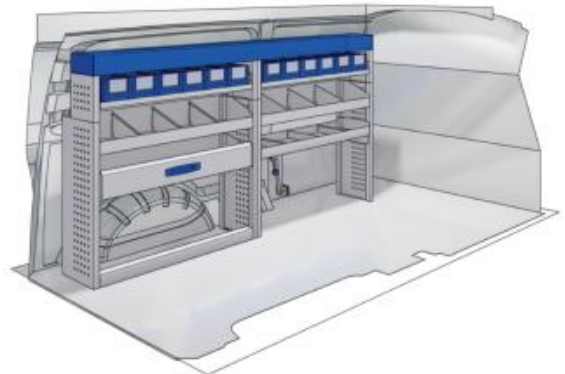

57-1-120-00

(wheel base: 3275mm)

 2028mm  1260mm  360mm  53kg

Silver Line

57-1-122-00

(wheel base: 3275mm)

 2028mm  1225mm  360mm  65kg

Gold Line