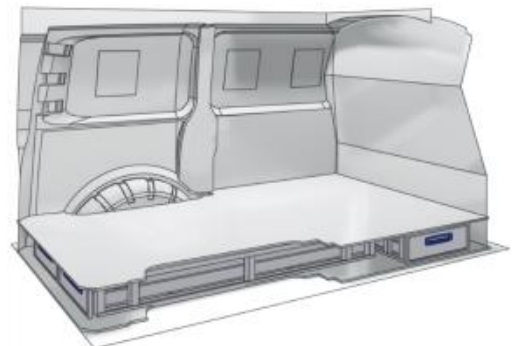

1992mm 176mm 1526mm 76kg

Gold Line

57-1-128-00