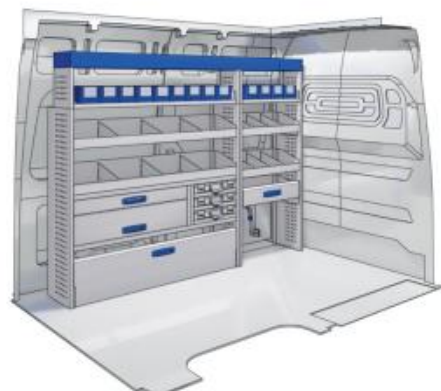

57-1-135-00

(wheel base: 3000mm)

 2281mm  1750mm  360mm  83kg

Gold Line

57-1-136-00

(wheel base: 3000mm)

 2281mm  1750mm  360mm  120kg

VAN CARE