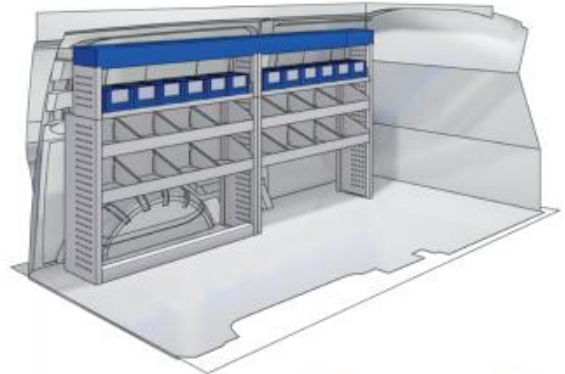

2028mm 1260mm 360mm 53kg