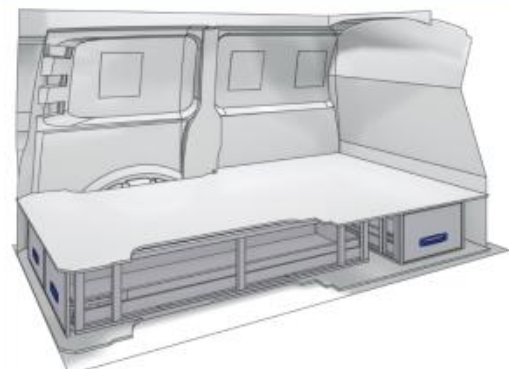

1526mm 176mm 1218mm 52kg

Silver Line

57-1-127-00

(wheel base: 2925mm)

1992mm 176mm 1526mm 76kg

Gold Line

57-1-128-00

(wheel base: 2925mm)