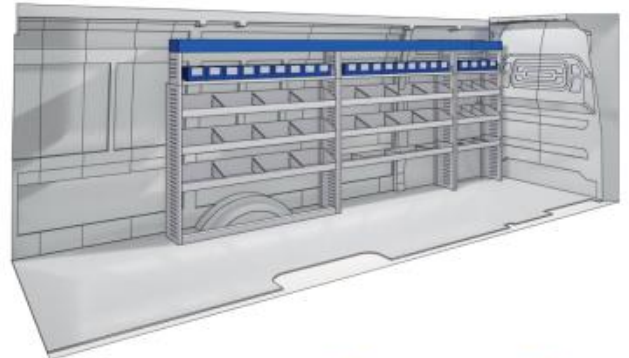

2025mm 1750mm 360mm 143kg

(wheel base: 4035mm)

PROACE MAX

VAN CARE

LEFT SIDE

Bronze Line

57-1-142-00

(wheel base: 4035mm XL)