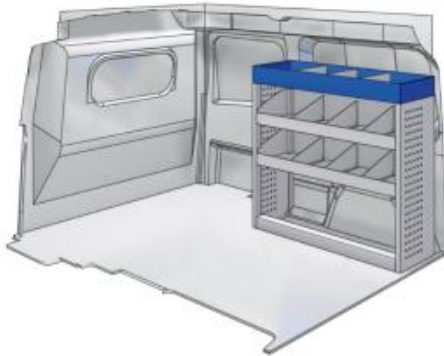

Bronze Line

RIGHT SIDE

L 1014mm **D** 980mm **D** 360mm **8** 21kg

(wheel base: 2975mm)

57-1-103-00

Silver Line

L 1014mm **D** 980mm **D** 360mm **8** 35kg

(wheel base: 2975mm)