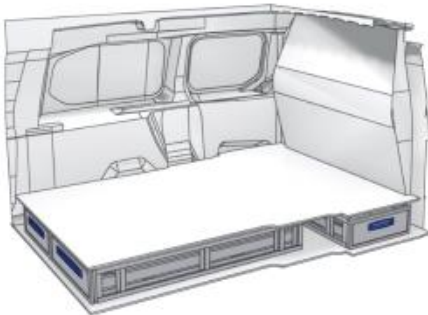

(wheel base: 2975mm)

L 1266mm **D** 176mm **D** 1075mm **B** 44kg

57-1-148-00

Silver Line

(wheel base: 2975mm)

L 1732mm **D** 176mm **D** 1266mm **B** 65kg

57-1-113-00

Gold Line