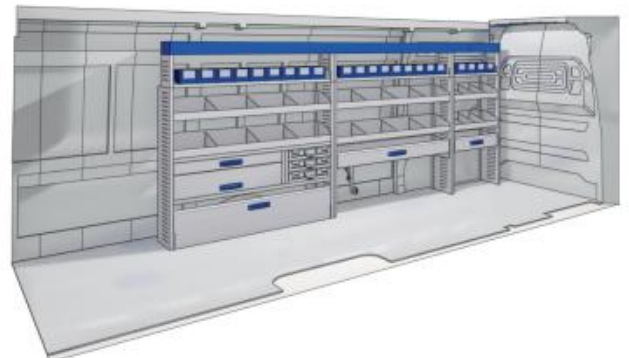

 3802mm  1750mm  360mm  110kg

Silver Line

57-1-145-00

(wheel base: 4035mm XL)

 3802mm  1750mm  360mm  120kg

Gold Line

57-1-146-00

(wheel base: 4035mm XL)