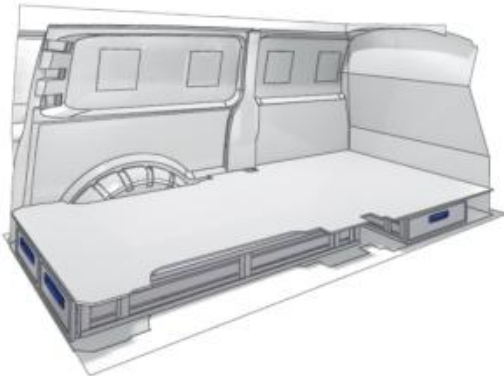

(wheel base: 3275mm)

2135mm 176mm 1526mm 78kg

57-1-131-00

Gold Line