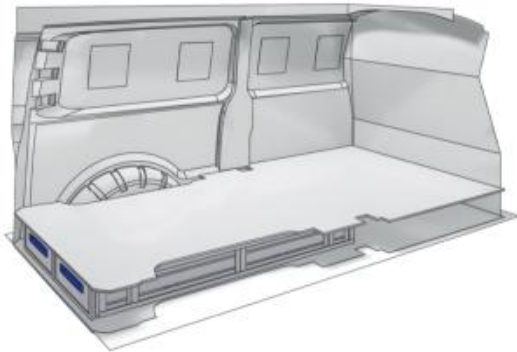

(wheel base: 3275mm)

1526mm 176mm 1218mm 52kg

57-1-130-00

Silver Line