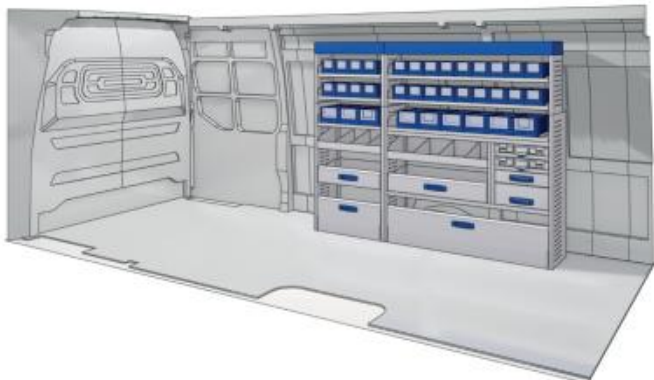

(wheel base: 4035mm XL)

2281mm 1750mm 360mm 128kg

57-1-153-00

Gold Line