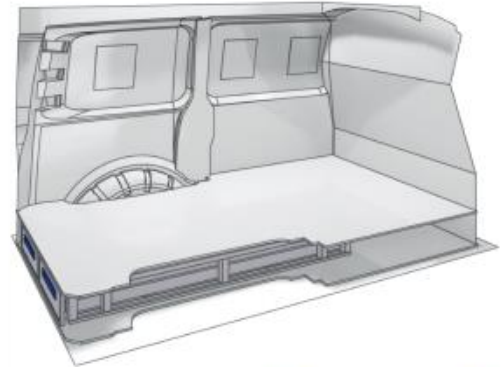

1526mm 176mm 1218mm 52kg

Silver Line

57-1-127-00

(wheel base: 2925mm)

1992mm 176mm 1526mm 76kg

Gold Line

57-1-128-00

(wheel base: 2925mm)