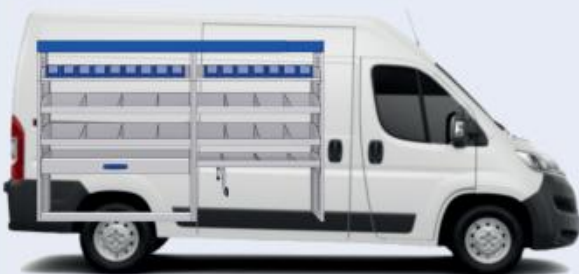

(wheel base: 3450mm)