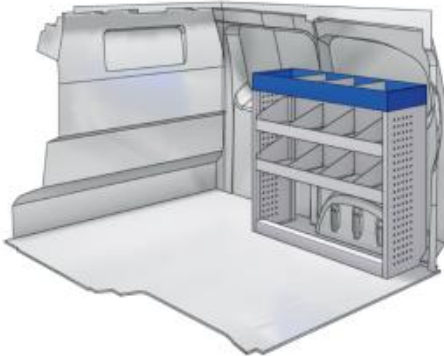

VAN CARE

PROACE CITY

Also fits with electric versions

57-1-101-00

Bronze Line

(wheel base: 2785mm)

1014mm 980mm 360mm 21kg

RIGHT SIDE

57-1-103-00

Silver Line