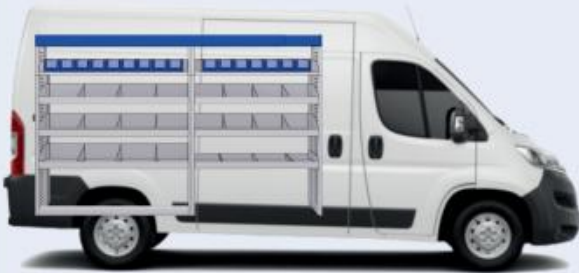

PROACE MAX

VAN CARE

LEFT SIDE

Bronze Line

57-1-137-00

(wheel base: 3450mm)