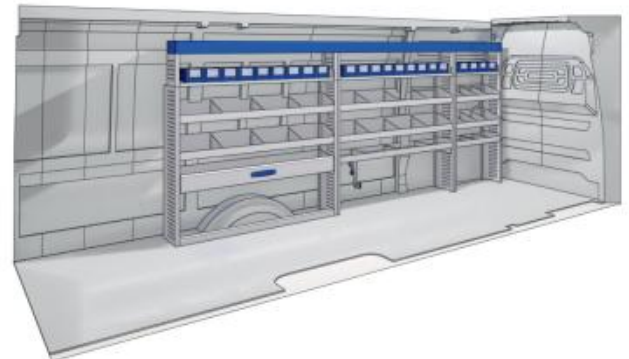

3802mm 1750mm 360mm 120kg

Gold Line

57-1-146-00