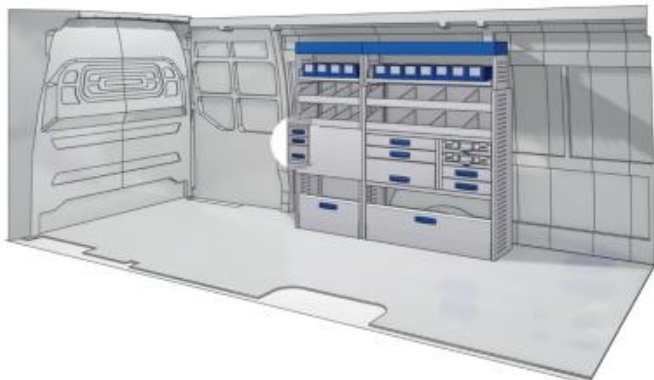

57-1-152-00

Silver Line

(wheel base: 4035mm XL)

2281mm 1750mm 360mm 128kg

57-1-153-00

Gold Line

(wheel base: 4035mm XL)

2025mm 1085mm 360mm 143kg