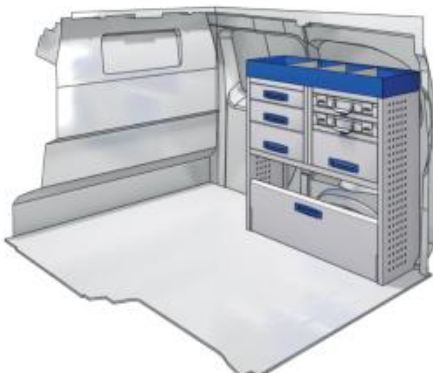

(wheel base: 2785mm)

1014mm 1085mm 360mm 56kg