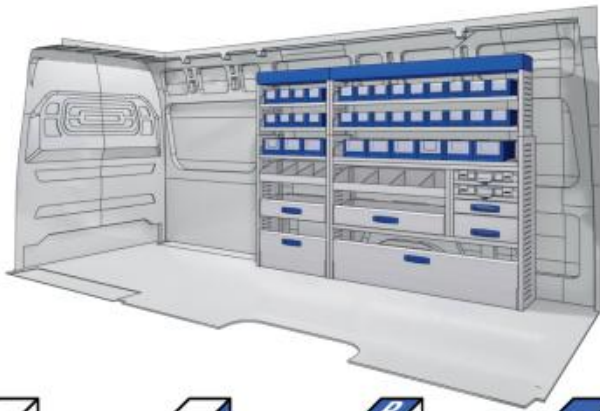

2281mm 1750mm 360mm 128kg

(wheel base: 4035mm)

57-1-153-00

Gold Line