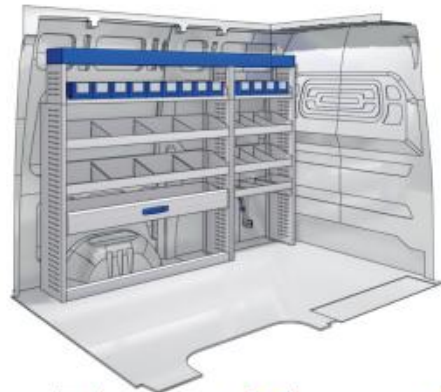

2281mm 1750mm 360mm 83kg

Gold Line

57-1-136-00