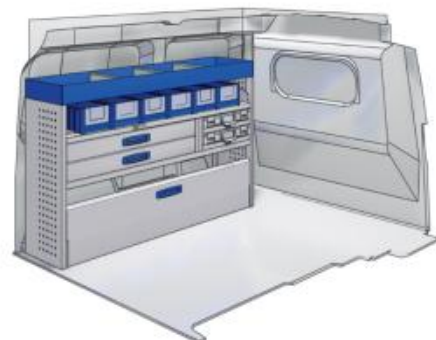

1521mm 980mm 360mm 68kg