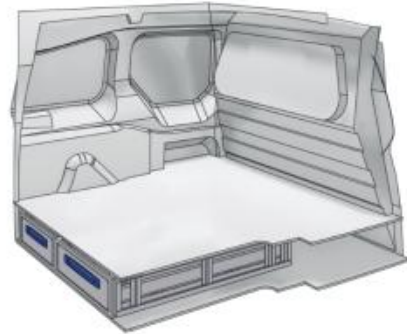

1026mm 176mm 1075mm 41kg

Silver Line

57-1-109-00