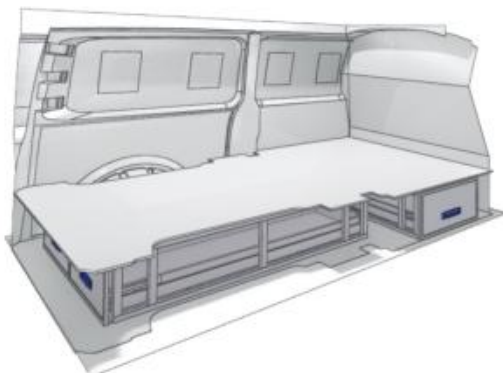

57-1-130-00

Silver Line

(wheel base: 3275mm)

 2135mm  176mm  1526mm  78kg

57-1-131-00

Gold Line

(wheel base: 3275mm)

 2135mm  310mm  1526mm  99kg