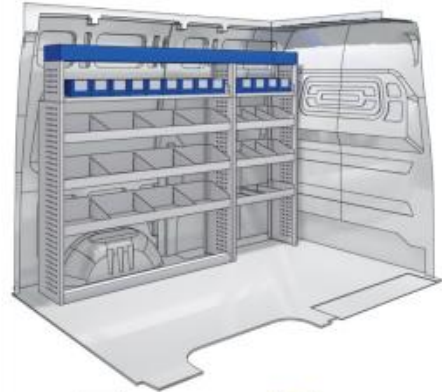

2281mm 1750mm 360mm 73kg

Silver Line

57-1-135-00