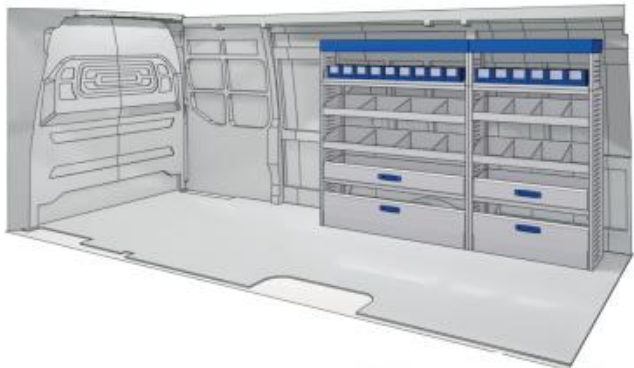

 3802mm  1750mm  360mm  160kg

VAN CARE

PROACE MAX

57-1-147-00

Bronze Line

(wheel base: 4035mm XL)

2535mm 1750mm 360mm 120kg

RIGHT SIDE