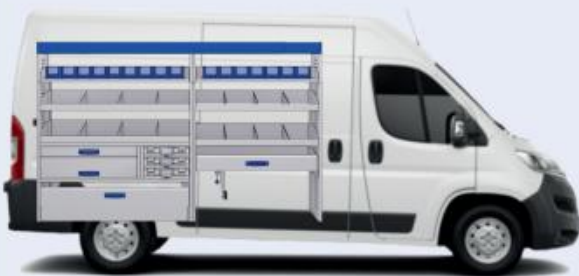

2788mm 1750mm 360mm 90kg

Gold Line

57-1-140-00

(wheel base: 3450mm)

2788mm 1750mm 360mm 130kg

VAN CARE

PROACE MAX

57-1-138-00