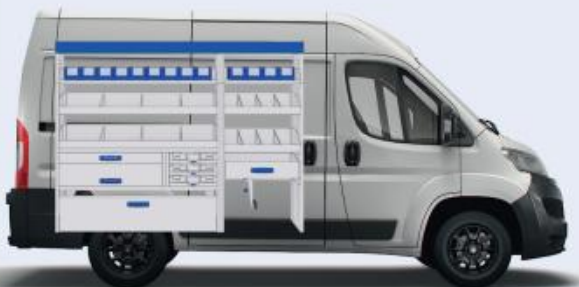

(wheel base: 3000mm)