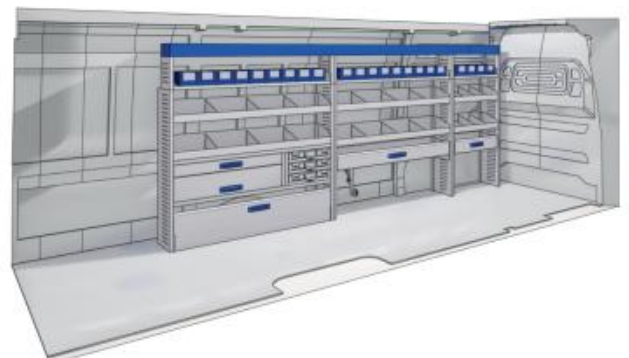

(wheel base: 4332mm) L4

3802mm 1750mm 360mm 120kg

Gold Line

57-1-146-00

(wheel base: 4332mm) L4

3802mm 1750mm 360mm 160kg

VAN CARE

MASTER