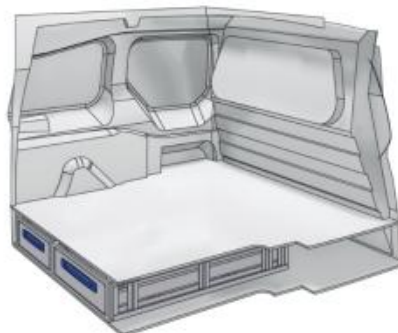

## VAN CARE

XLD LINE

Bronze Line

57-1-155-00

(wheel base: 2697mm)

1026mm 176mm 1075mm 41kg

Silver Line

57-1-109-00