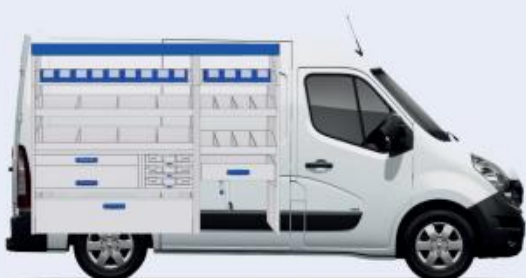

(wheel base: 3182mm)