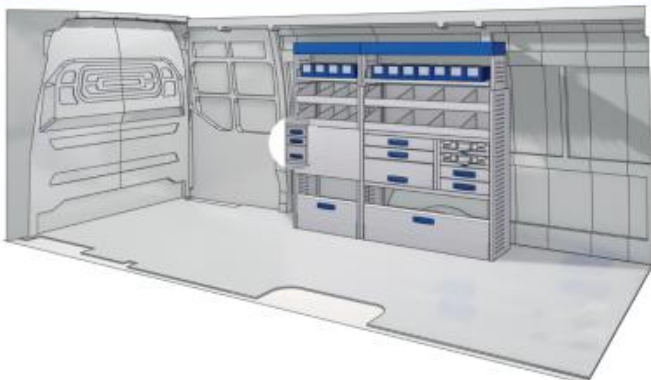

(wheel base: 4332mm) L4

L 2025mm D 1750mm D 360mm 8 143kg