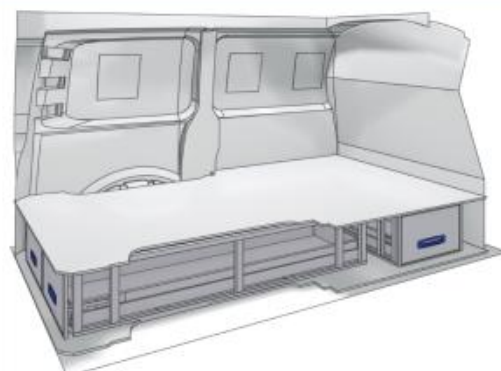

(wheel base: 3098mm)

1992mm 176mm 1526mm 76kg

Gold Line

57-1-128-00

(wheel base: 3098mm)

1992mm 310mm 1526mm 98kg

**VAN CARE**

**TRAFIC**