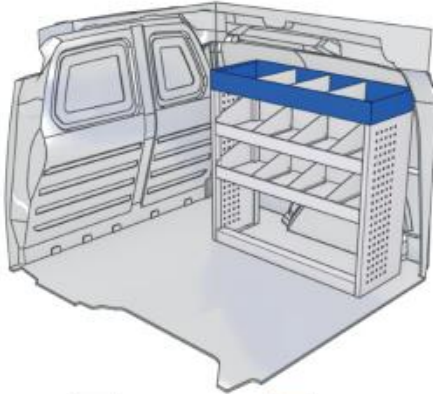

57-1-101-00

Bronze Line

**L** 1014mm **D** 980mm **D** 360mm **B** 21kg

(wheel base: 2716mm)

RIGHT SIDE

57-1-103-00

Silver Line

**L** 1014mm **D** 980mm **D** 360mm **B** 35kg