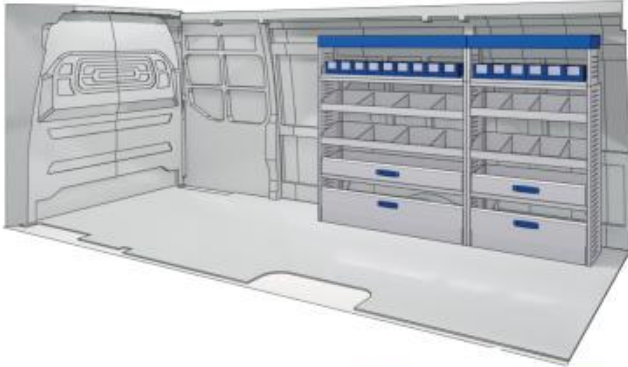

(wheel base: 4332mm) L4

L 2535mm D 1750mm D 360mm 8 120kg

RIGHT SIDE

57-1-152-00

Silver Line