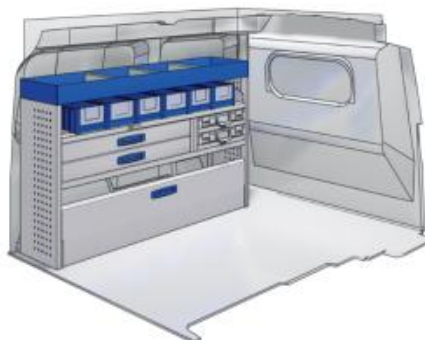

(wheel base: 2812mm)

 1521mm  980mm  360mm  45kg

Gold Line

57-1-108-00

(wheel base: 2812mm)

 1521mm  980mm  360mm  68kg

**VAN CARE**

**EXPRESS**