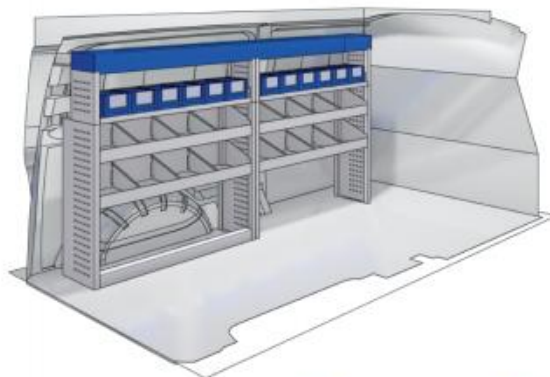

L 2028mm
H 1260mm
D 360mm
8 53kg