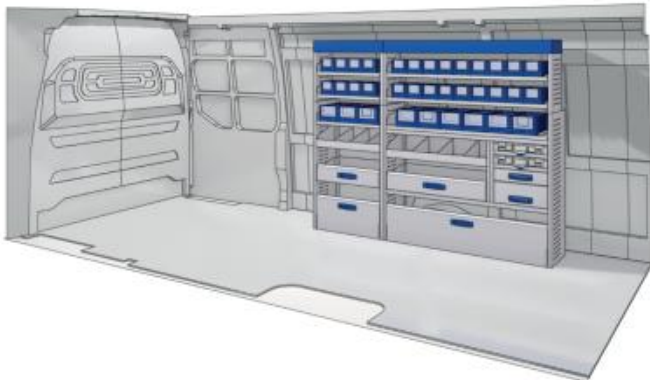

57-1-147-00

Bronze Line

(wheel base: 4332mm) L4

L 2535mm D 1750mm D 360mm 8 120kg

RIGHT SIDE

57-1-152-00

Silver Line

(wheel base: 4332mm) L4