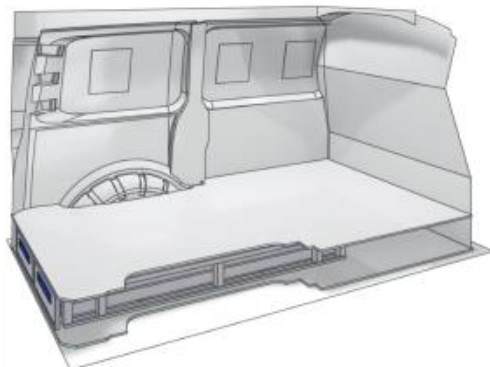

(wheel base: 3498mm)

XLD LINE

Bronze Line

57-1-154-00

(wheel base: 3098mm)

1526mm 176mm 1218mm 52kg

Silver Line

57-1-127-00