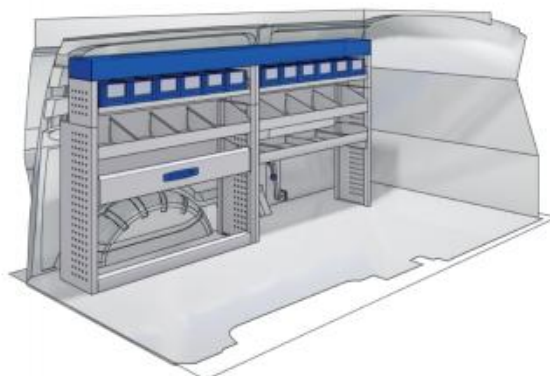

L 2028mm
H 1225mm
D 360mm
8 65kg