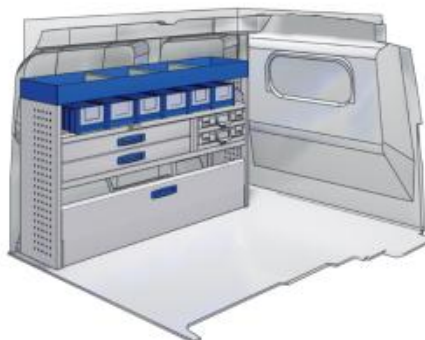

(wheel base: 3081mm)

 1521mm  980mm  360mm  45kg

Gold Line

57-1-108-00

(wheel base: 3081mm)

 1521mm  980mm  360mm  68kg

**VAN CARE**