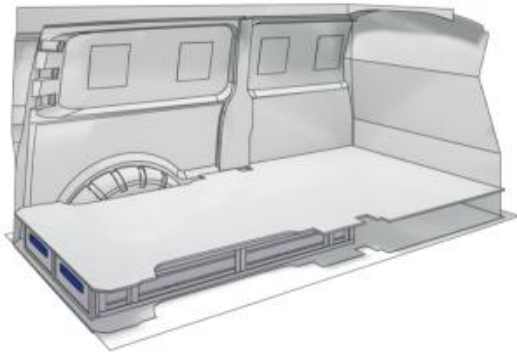

(wheel base: 3498mm)

1526mm 176mm 1218mm 52kg

57-1-130-00

Silver Line