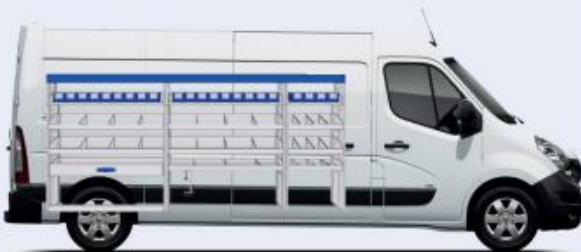

# VAN CARE

LEFT SIDE

Bronze Line

57-1-142-00

(wheel base: 4332mm) L4

3802mm 1750mm 360mm 110kg

Silver Line

57-1-145-00