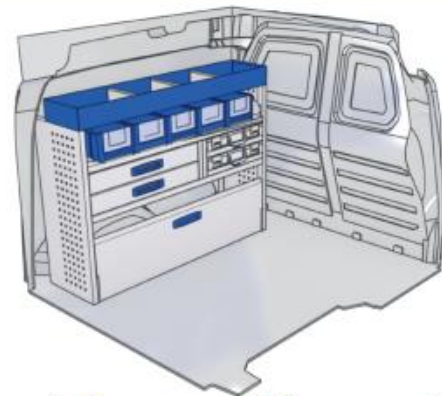

1267mm 980mm 360mm 60kg