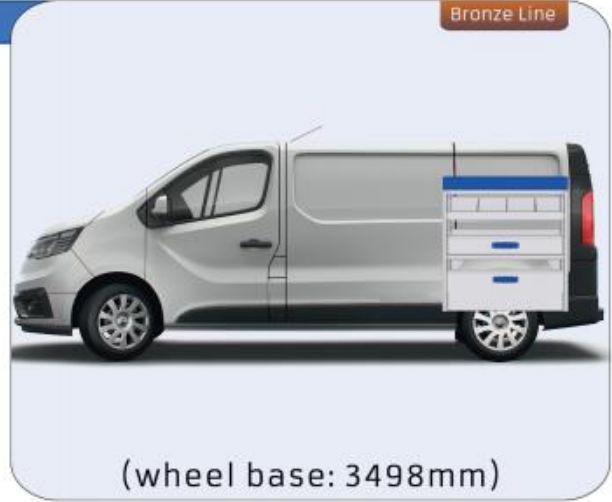

### Gold Line

57-1-124-00

(wheel base: 3498mm)

L 2028mm
 H 1260mm
 D 360mm
 8 78kg

**VAN CARE**

**TRAFIC**

57-1-116-00

Bronze Line