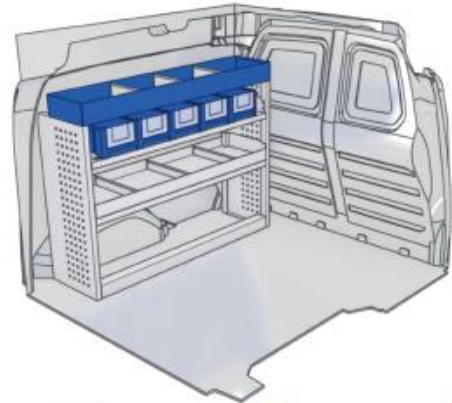

## VAN CARE

LEFT SIDE

Bronze Line

57-1-100-00

(wheel base: 2716mm)

 1267mm  980mm  360mm  40kg

Silver Line

57-1-102-00