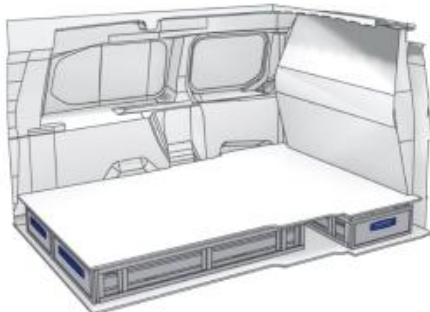

(wheel base: 3081mm)

1732mm 176mm 1266mm 65kg

57-1-113-00

Gold Line