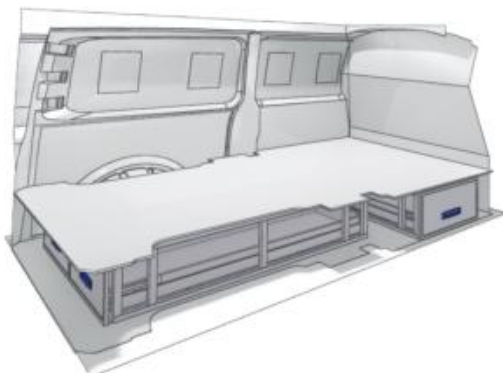

(wheel base: 3498mm)

2135mm 310mm 1526mm 99kg