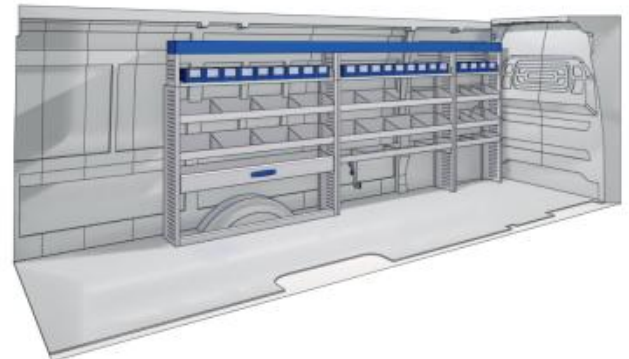

(wheel base: 4332mm) L4

3802mm 1750mm 360mm 120kg

Gold Line

57-1-146-00

(wheel base: 4332mm) L4

3802mm 1750mm 360mm 160kg

VAN CARE

MASTER