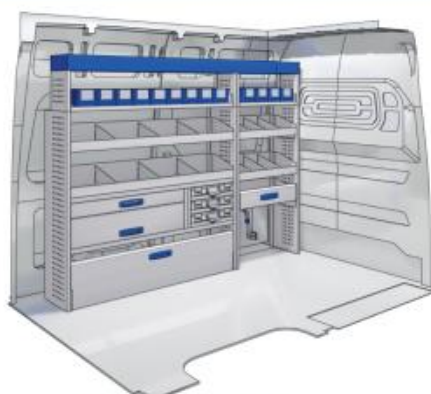

(wheel base: 3182mm)

2281mm 1750mm 360mm 83kg

Gold Line

57-1-136-00

(wheel base: 3182mm)

2281mm 1750mm 360mm 120kg

VAN CARE

MASTER