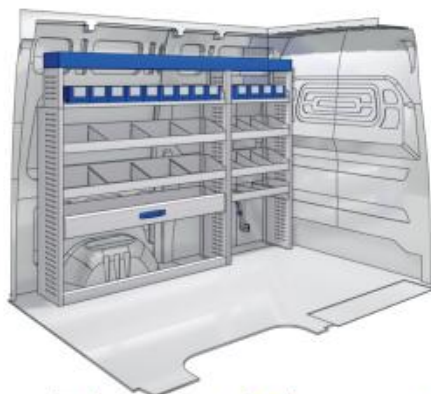

(wheel base: 3182mm)

2281mm 1750mm 360mm 83kg

Gold Line

57-1-136-00

(wheel base: 3182mm)

2281mm 1750mm 360mm 120kg

VAN CARE

MASTER