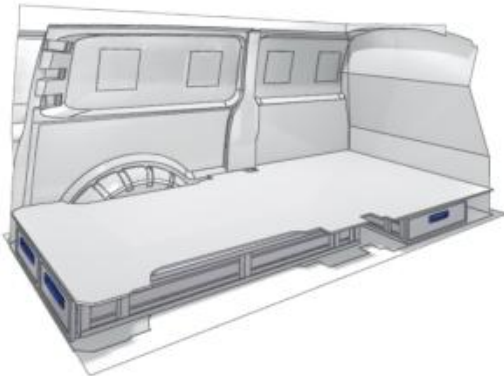

57-1-154-00

Bronze Line

(wheel base: 3498mm)

1526mm 176mm 1218mm 52kg

57-1-130-00

Silver Line

(wheel base: 3498mm)

2135mm 176mm 1526mm 78kg