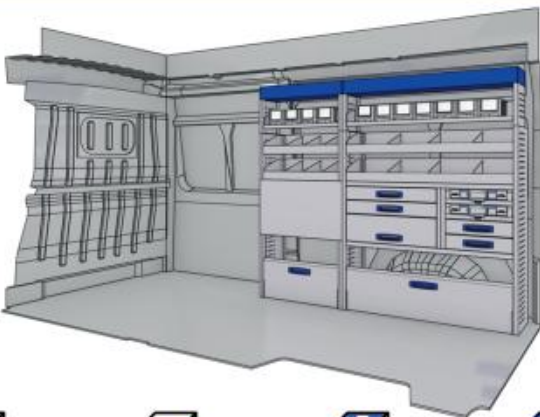

L 2025mm **D** 1750mm **D** 360mm **B** 143kg