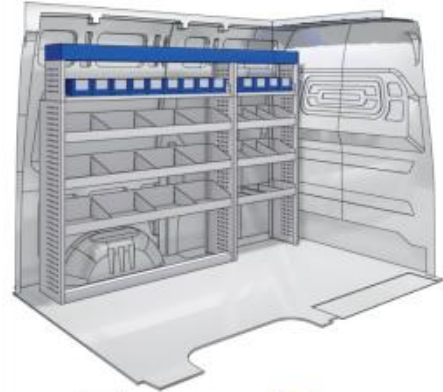

(wheel base: 3098mm)

2135mm 310mm 1526mm 99kg

BOXER

VAN CARE

LEFT SIDE

Bronze Line

57-1-133-00

(wheel base: 3000mm)