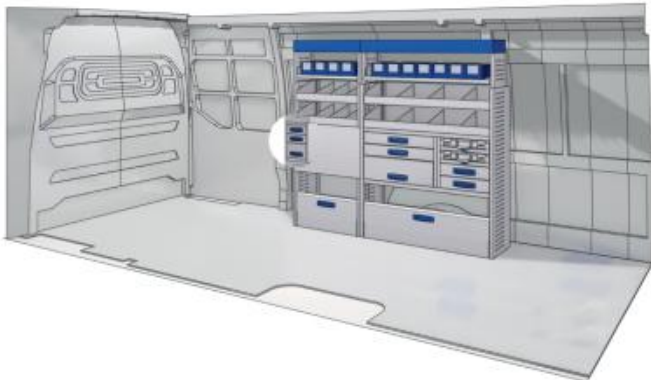

2535mm 1750mm 360mm 120kg

RIGHT SIDE

57-1-152-00

Silver Line

(wheel base: 4035mm XL)

2281mm 1750mm 360mm 128kg

57-1-153-00

Gold Line