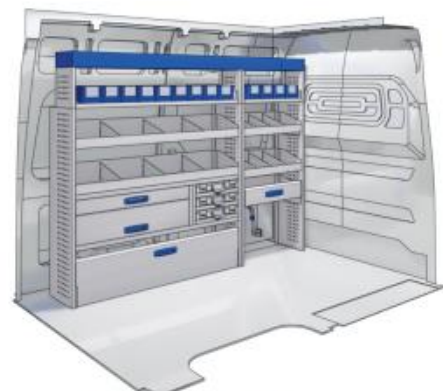

 2281mm  1750mm  360mm  73kg

Silver Line

57-1-135-00

(wheel base: 3000mm)

 2281mm  1750mm  360mm  83kg

Gold Line

57-1-136-00

(wheel base: 3000mm)