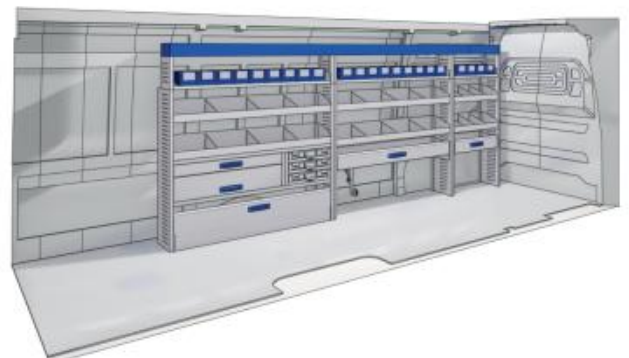

3802mm 1750mm 360mm 160kg