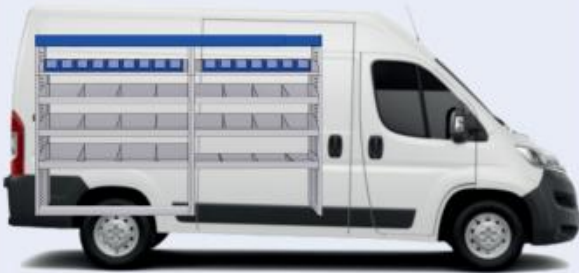

BOXER

VAN CARE

LEFT SIDE

Bronze Line

57-1-137-00

(wheel base: 3450mm)

2788mm 1750mm 360mm 80kg

Silver Line