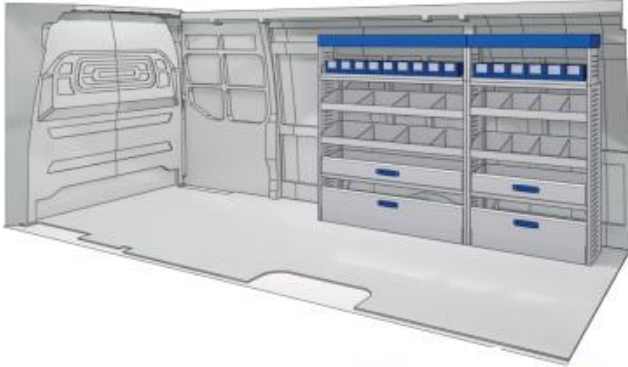

57-1-146-00

(wheel base: 4035mm XL)

3802mm 1750mm 360mm 160kg

VAN CARE

BOXER

57-1-147-00

Bronze Line

(wheel base: 4035mm XL)