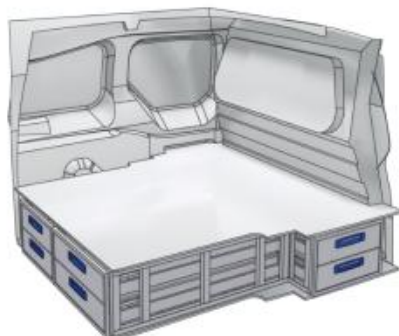

(wheel base: 2785mm)

1492mm 176mm 1270mm 62kg

Gold Line

57-1-110-00

(wheel base: 2785mm)

1492mm 310mm 1270mm 111kg

VAN CARE

PARTNER