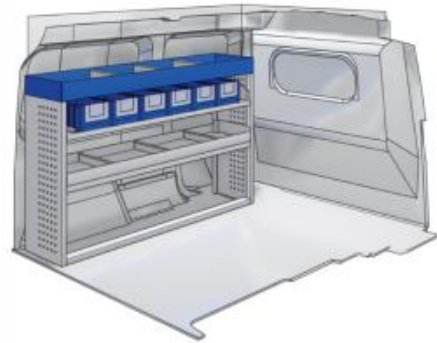

1521mm 980mm 360mm 45kg