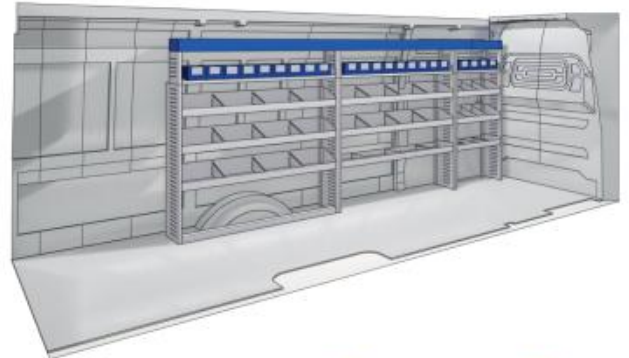

3802mm 1750mm 360mm 110kg

Silver Line

57-1-145-00