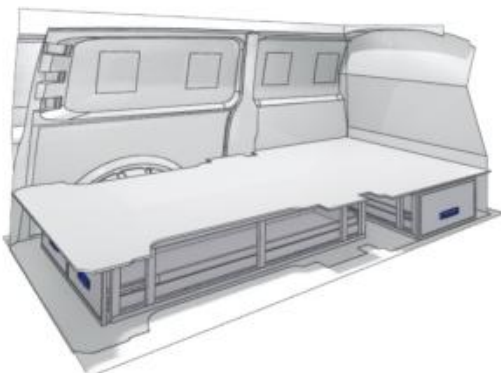

(wheel base: 3098mm)

1526mm 176mm 1218mm 52kg

57-1-130-00

Silver Line

(wheel base: 3098mm)

2135mm 176mm 1526mm 78kg

57-1-131-00

Gold Line