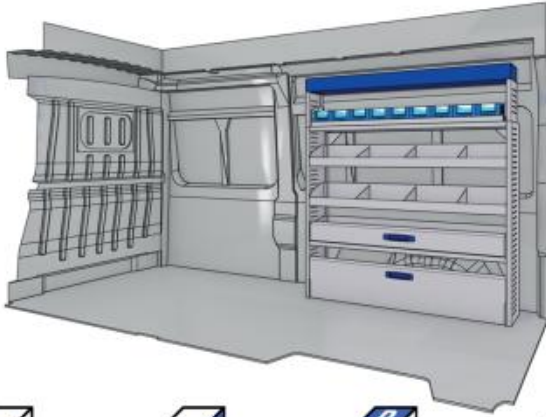

L 1521mm **D** 1750mm **D** 360mm **B** 66kg