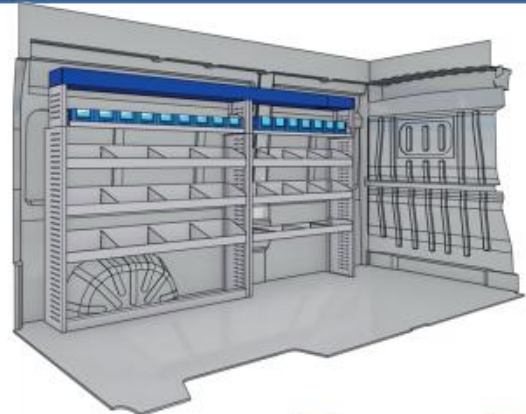

2788mm 1750mm 360mm 80kg

Silver Line

57-1-139-00