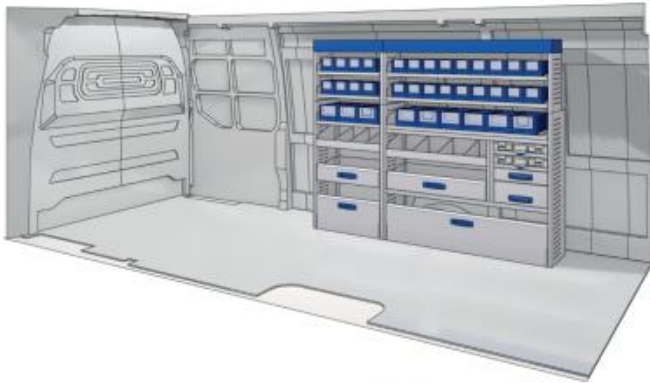

(wheel base: 4035mm XL)

2281mm 1750mm 360mm 128kg

57-1-153-00

Gold Line