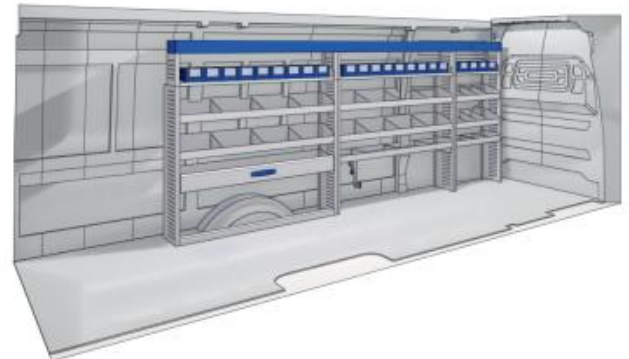

57-1-142-00

(wheel base: 4035mm XL)

3802mm 1750mm 360mm 110kg

Silver Line

57-1-145-00

(wheel base: 4035mm XL)

3802mm 1750mm 360mm 120kg

Gold Line