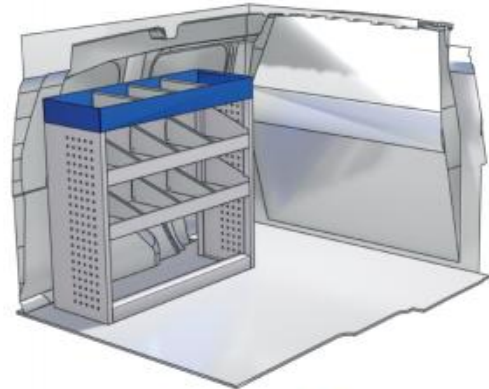

1014mm 980mm 360mm 21kg

Silver Line

57-1-103-00