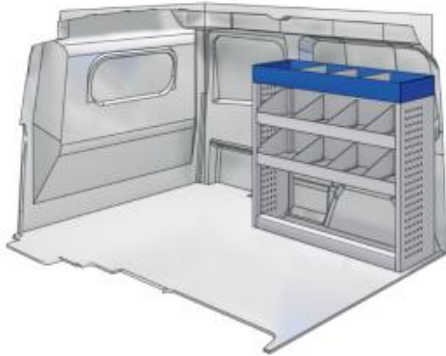

VAN CARE

PARTNER

57-1-101-00

L 1014mm **D** 980mm **D** 360mm **B** 21kg

Bronze Line

(wheel base: 2975mm)

RIGHT SIDE

57-1-103-00

L 1014mm **D** 980mm **D** 360mm **B** 35kg

Silver Line

(wheel base: 2975mm)

57-1-151-00

L 1014mm **D** 1085mm **D** 360mm **B** 60kg

Gold Line

(wheel base: 2975mm)