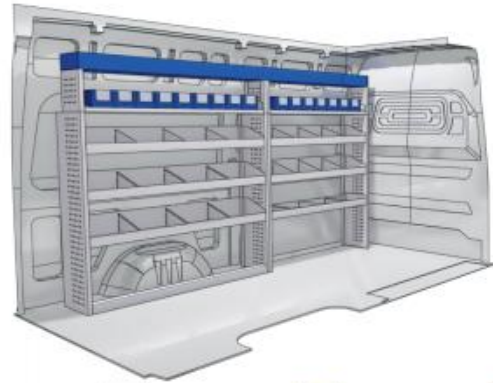

2788mm 1750mm 360mm 80kg

Silver Line

57-1-139-00