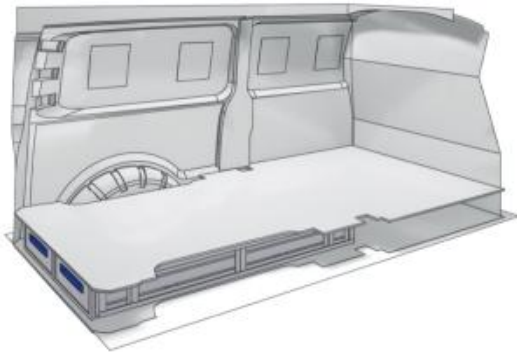

Gold Line

57-1-128-00

(wheel base: 2925mm)

 1992mm  310mm  1526mm  98kg

VAN CARE

EXPERT

57-1-154-00

Bronze Line