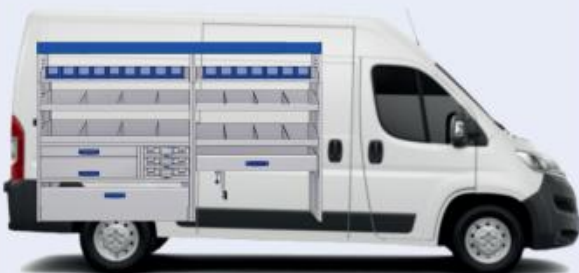

57-1-139-00

(wheel base: 3450mm)

2788mm 1750mm 360mm 90kg

Gold Line

57-1-140-00

(wheel base: 3450mm)

2788mm 1750mm 360mm 130kg

VAN CARE