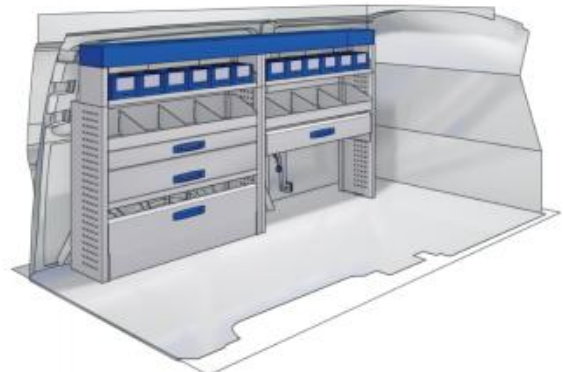

(wheel base: 3275mm)

57-1-124-00