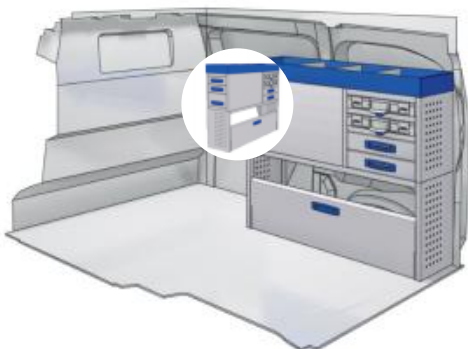

(wheel base: 3275mm)

57-1-105-00

L 1267mm **D** 1085mm **D** 360mm **B** 63kg

Gold Line