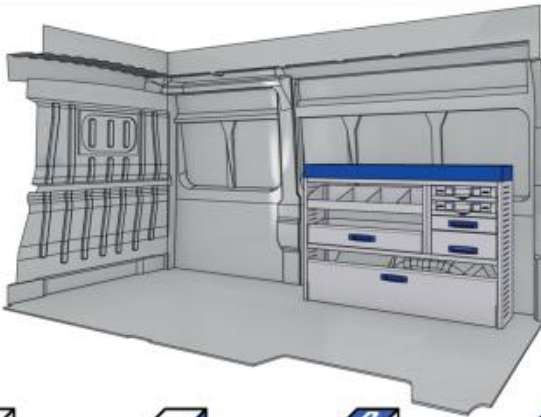

57-1-138-00

Bronze Line

L 1521mm **D** 1750mm **D** 360mm **B** 66kg

(wheel base: 4035mm)

RIGHT SIDE

57-1-126-00

Silver Line

L 1521mm **D** 1085mm **D** 360mm **B** 75kg