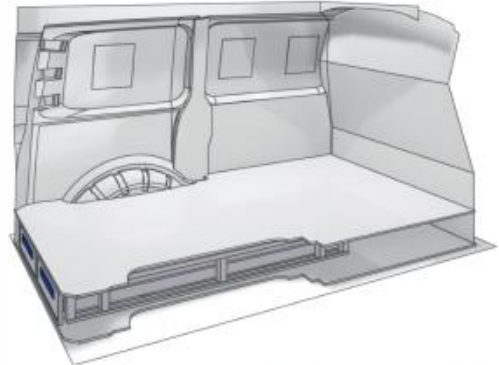

1526mm 176mm 1218mm 52kg

Silver Line

57-1-127-00