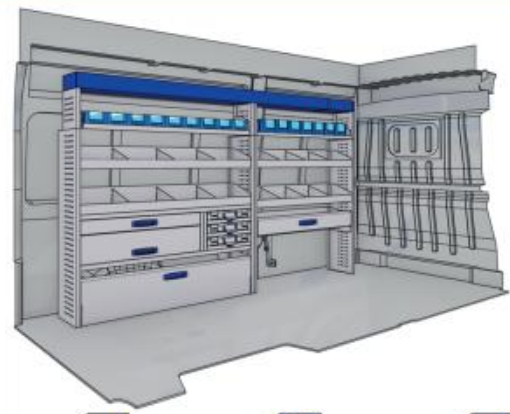

2788mm 1750mm 360mm 130kg