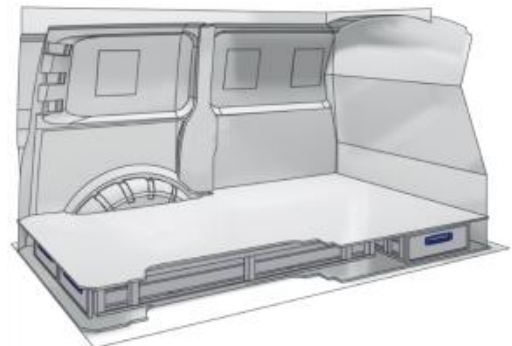

Bronze Line

57-1-154-00

(wheel base: 2925mm)

 1526mm  176mm  1218mm  52kg

Silver Line

57-1-127-00

(wheel base: 2925mm)

 1992mm  176mm  1526mm  76kg