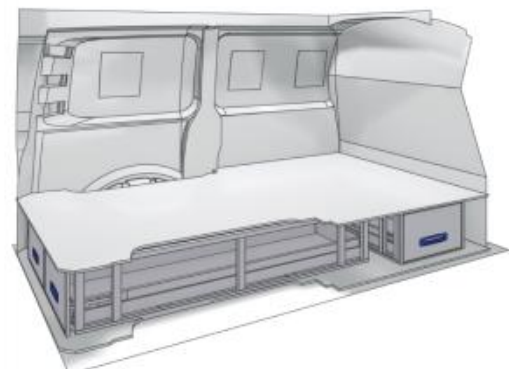

1992mm 310mm 1526mm 98kg