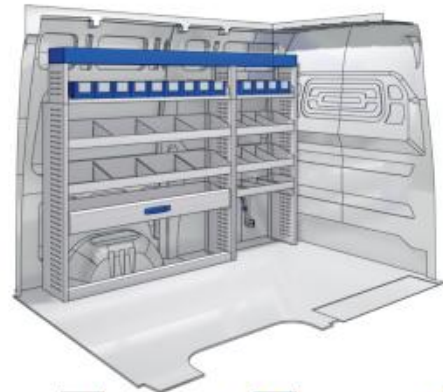

 2281mm  1750mm  360mm  73kg

Silver Line

57-1-135-00

(wheel base: 3000mm)

 2281mm  1750mm  360mm  83kg

Gold Line

57-1-136-00

(wheel base: 3000mm)