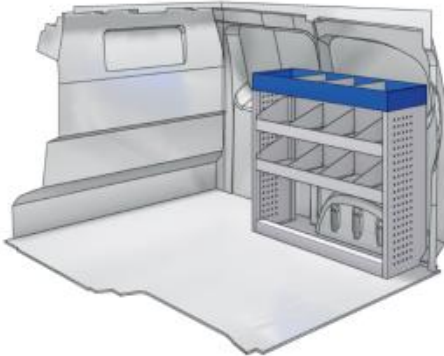

RIGHT SIDE

L 1014mm **D** 980mm **D** 360mm **8** 21kg

(wheel base: 2785mm)

57-1-103-00

Silver Line