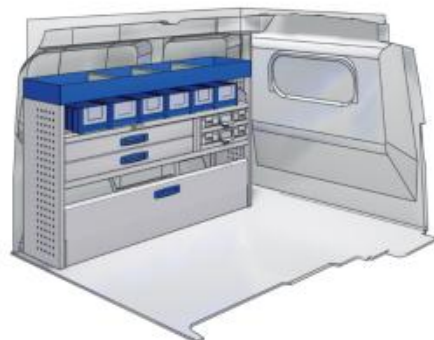

1521mm 980mm 360mm 68kg