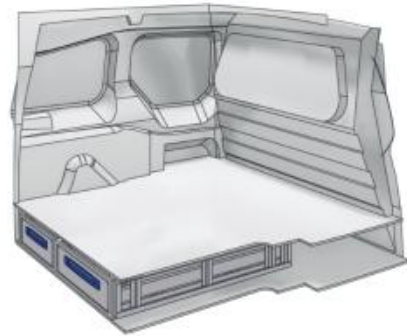

1026mm 176mm 1075mm 41kg