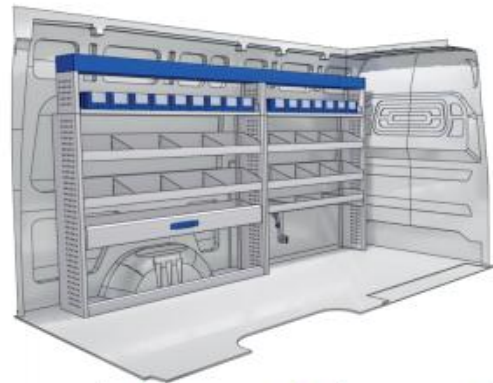

2788mm 1750mm 360mm 90kg

Gold Line

57-1-140-00