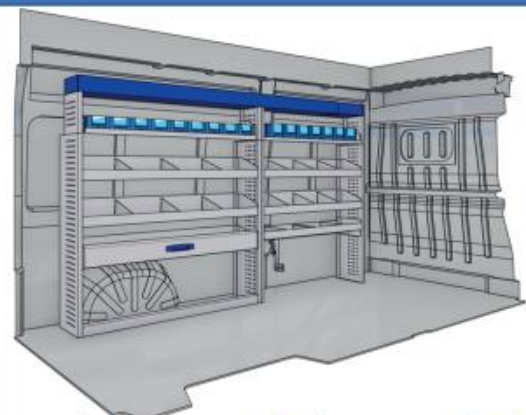

2788mm 1750mm 360mm 90kg

Gold Line

57-1-140-00