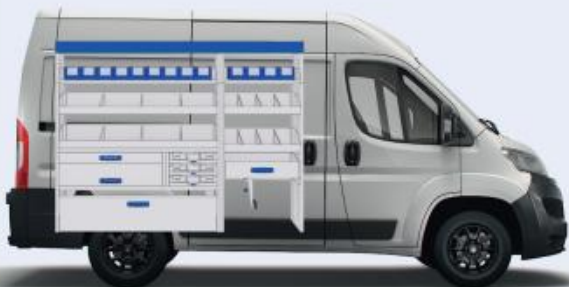

 2281mm  1750mm  360mm  73kg

Silver Line

57-1-135-00

(wheel base: 3000mm)

 2281mm  1750mm  360mm  83kg

Gold Line

57-1-136-00

(wheel base: 3000mm)