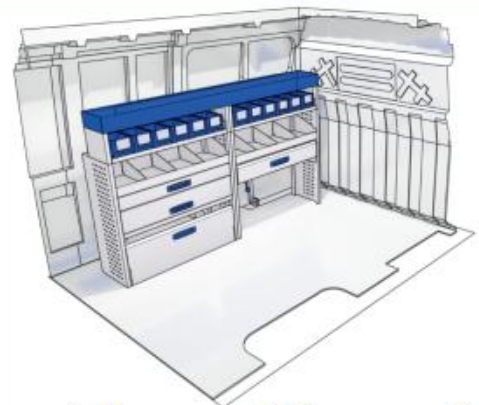

2028mm 1260mm 360mm 78kg