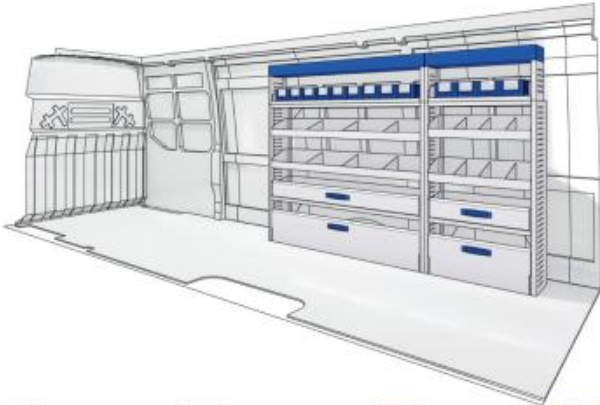

57-1-146-00

L5(wheel base: 4100mm)

3802mm 1750mm 360mm 160kg

VAN CARE

DAILY

57-1-143-00

Bronze Line

L5(wheel base: 4100mm)