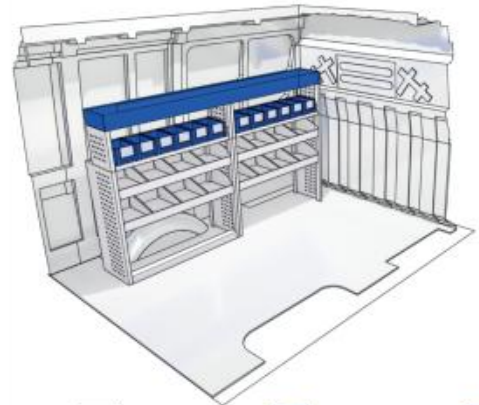

2028mm 1260mm 360mm 53kg

Silver Line

57-1-122-00