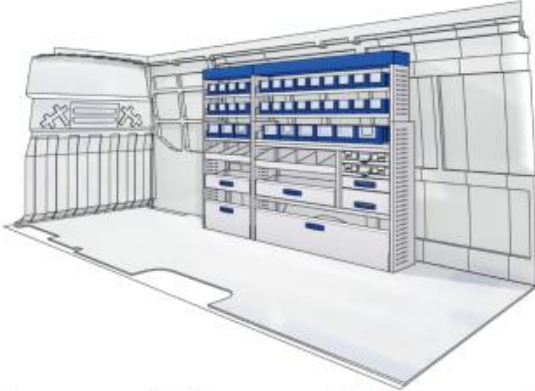

(wheel base: 4100mm)

RIGHT SIDE

57-1-152-00

2281mm 1750mm 360mm 128kg

Silver Line