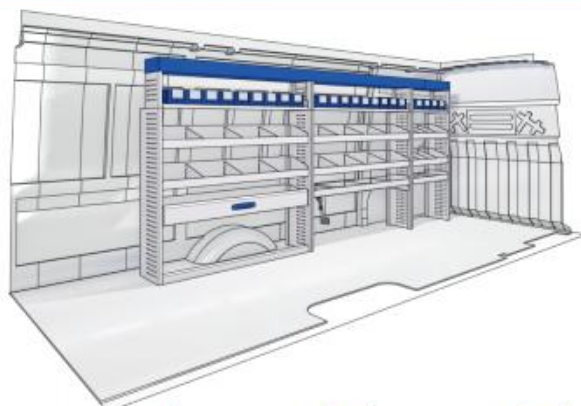

57-1-142-00

L5(wheel base: 4100mm)

3802mm 1750mm 360mm 110kg

Silver Line

57-1-145-00

L5(wheel base: 4100mm)

3802mm 1750mm 360mm 120kg

Gold Line