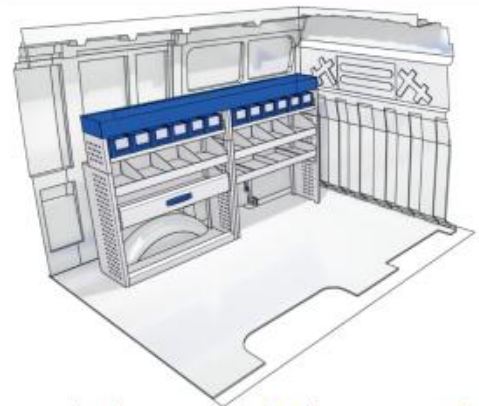

(wheel base: 3000mm)

 2028mm  1260mm  360mm  53kg

Silver Line

57-1-122-00

(wheel base: 3000mm)

 2028mm  1225mm  360mm  65kg

Gold Line

57-1-124-00