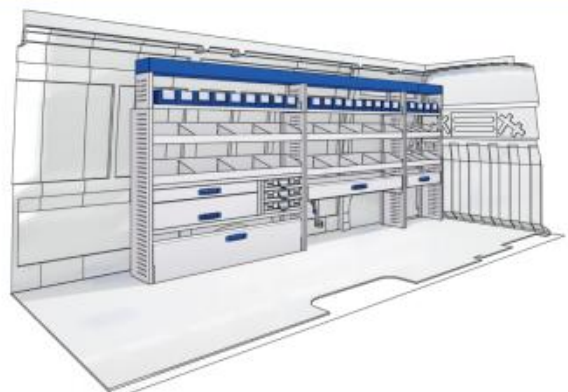

(wheel base: 4100mm)

L 3802mm **H** 1750mm **D** 360mm **KG** 120kg

Gold Line

57-1-146-00

(wheel base: 4100mm)

L 3802mm **H** 1750mm **D** 360mm **KG** 160kg

VAN CARE

DAILY