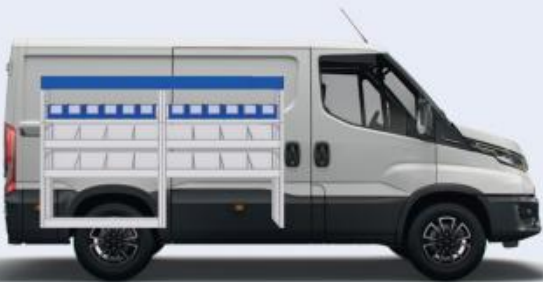

Height

Depth

Weight

DAILY

VAN CARE

LEFT SIDE

Bronze Line

57-1-120-00