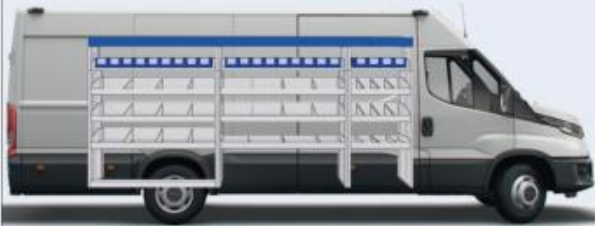

DAILY

VAN CARE

LEFT SIDE

Bronze Line

57-1-142-00

(wheel base: 4100mm)