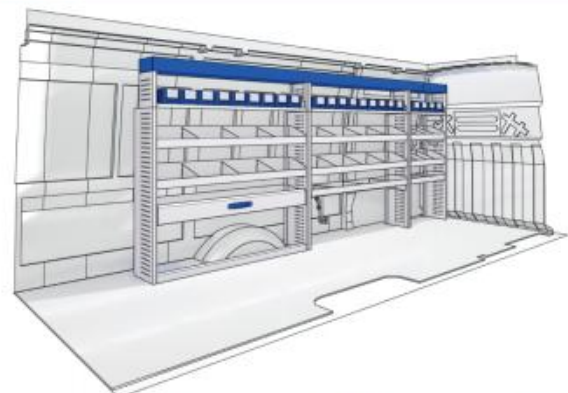

(wheel base: 4100mm)

L 3802mm **H** 1750mm **D** 360mm **KG** 120kg

Gold Line

57-1-146-00

(wheel base: 4100mm)

L 3802mm **H** 1750mm **D** 360mm **KG** 160kg

VAN CARE

DAILY