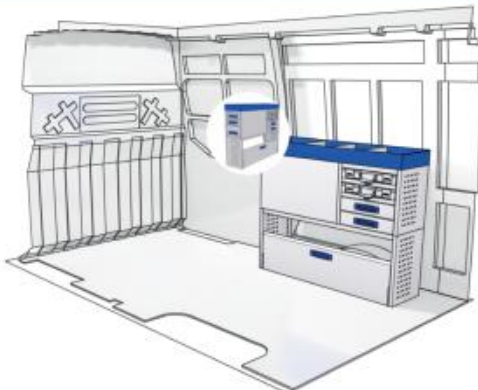

Silver Line

L 1267mm **D** 1085mm **D** 360mm **B** 75kg

(wheel base: 3520mm) H2

57-1-105-00

Gold Line

L 1267mm **D** 1085mm **D** 360mm **B** 63kg

(wheel base: 3520mm) H2

DAILY