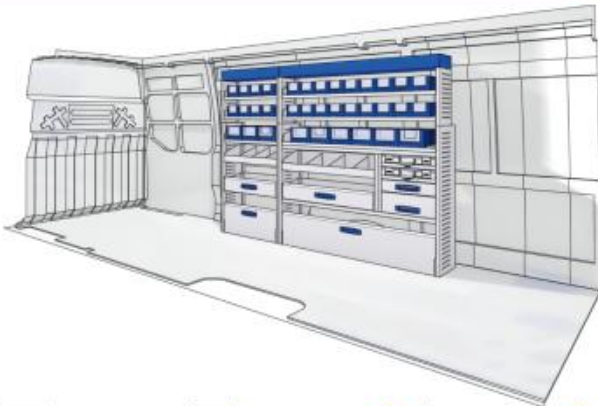

L5(wheel base: 4100mm)

2281mm 1750mm 360mm 128kg

57-1-153-00

Gold Line